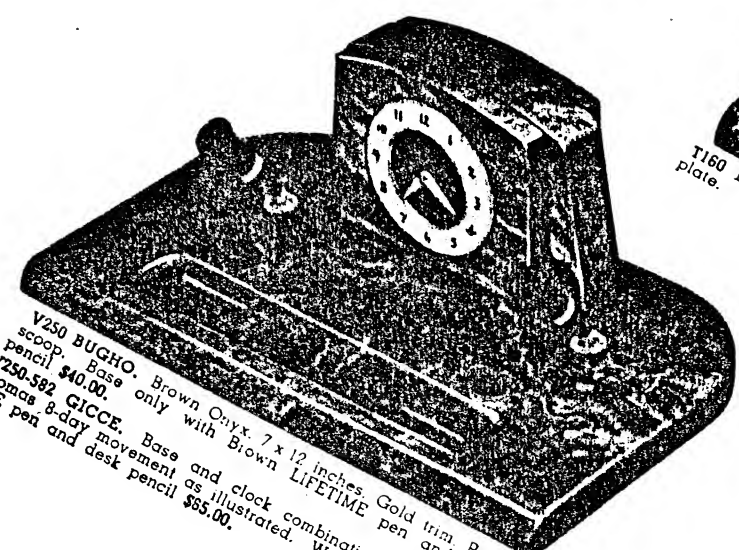

V250 BUGHO. Brown Onyx. 7 x 12 inches. Gold trim. Pencil scoop. Base only with Brown LIFETIME pen and desk pencil $40.00.
V250-582 GICCE. Base and clock combination with Seth Thomas 8-day movement as illustrated. With Brown LIFETIME pen and desk pencil $85.00.